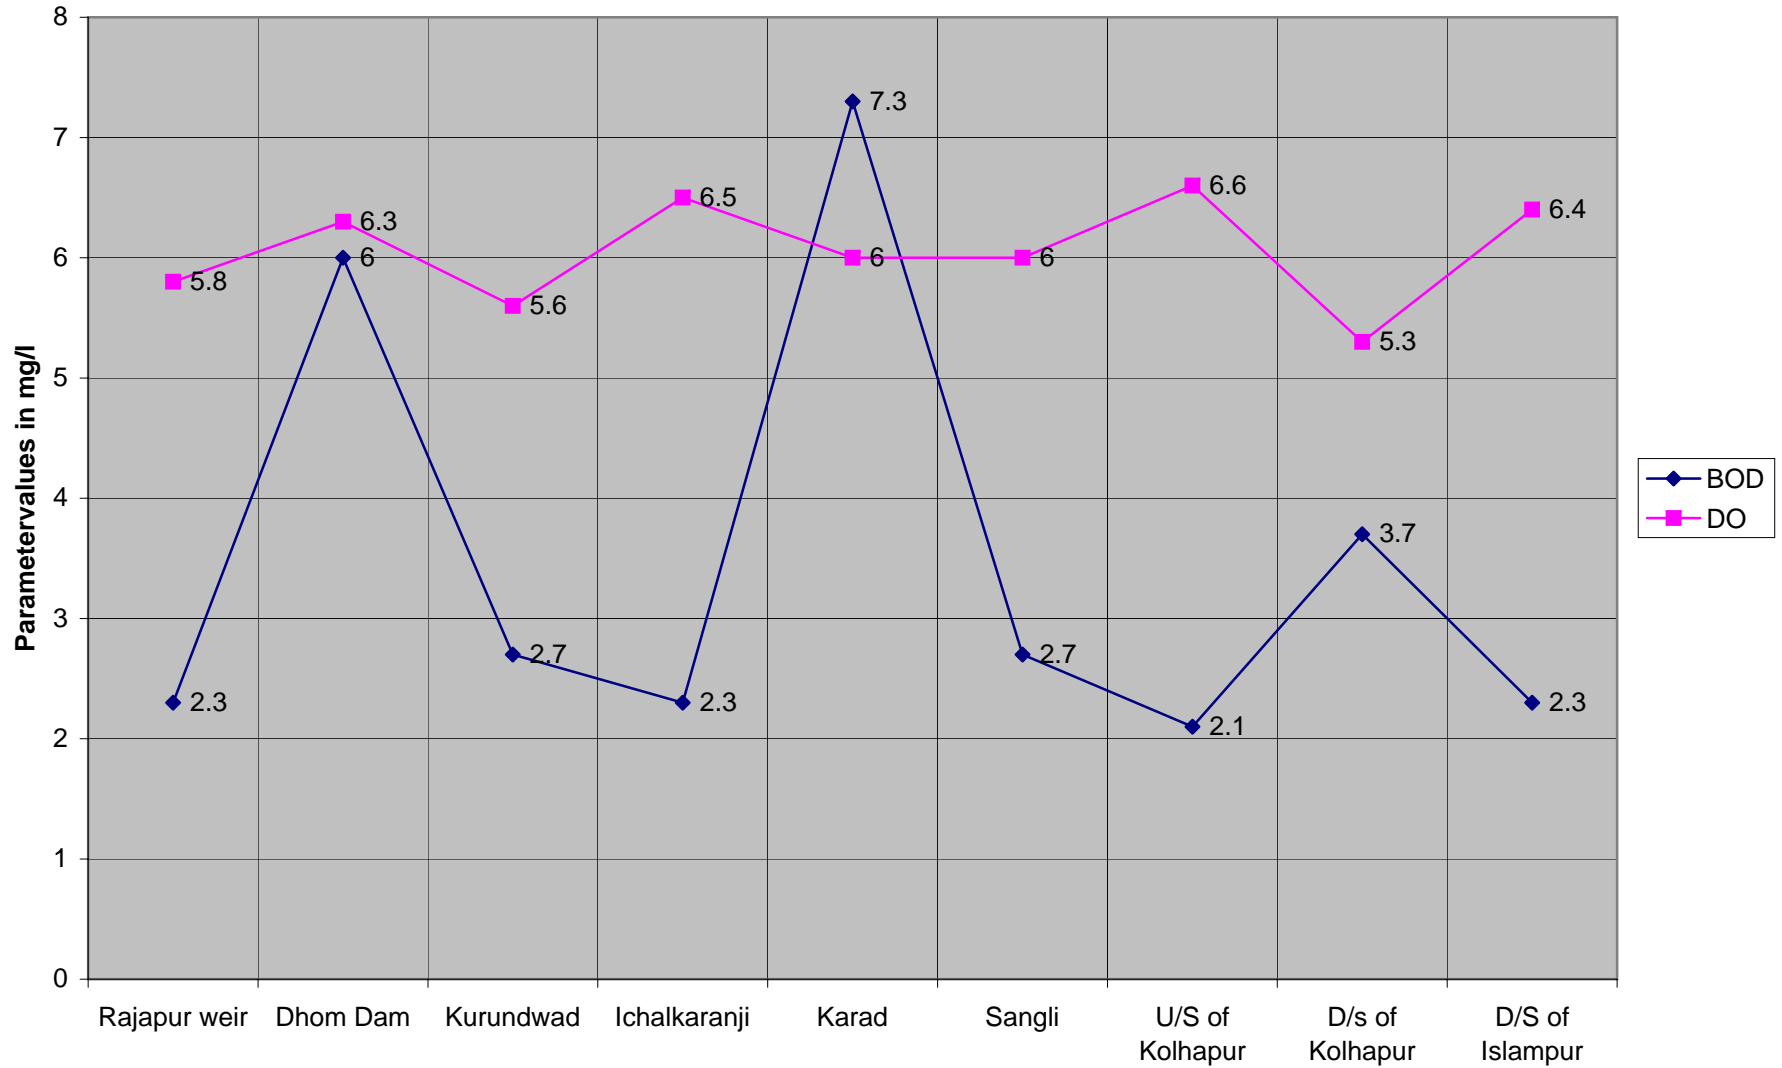

B.O.D. & D.O. levels of Godavari river (2006-07)

B.O.D. and D.O. levels of Krishna River (2006-07)

B.O.D. and D.O. levels of Bhima River (2006-07)