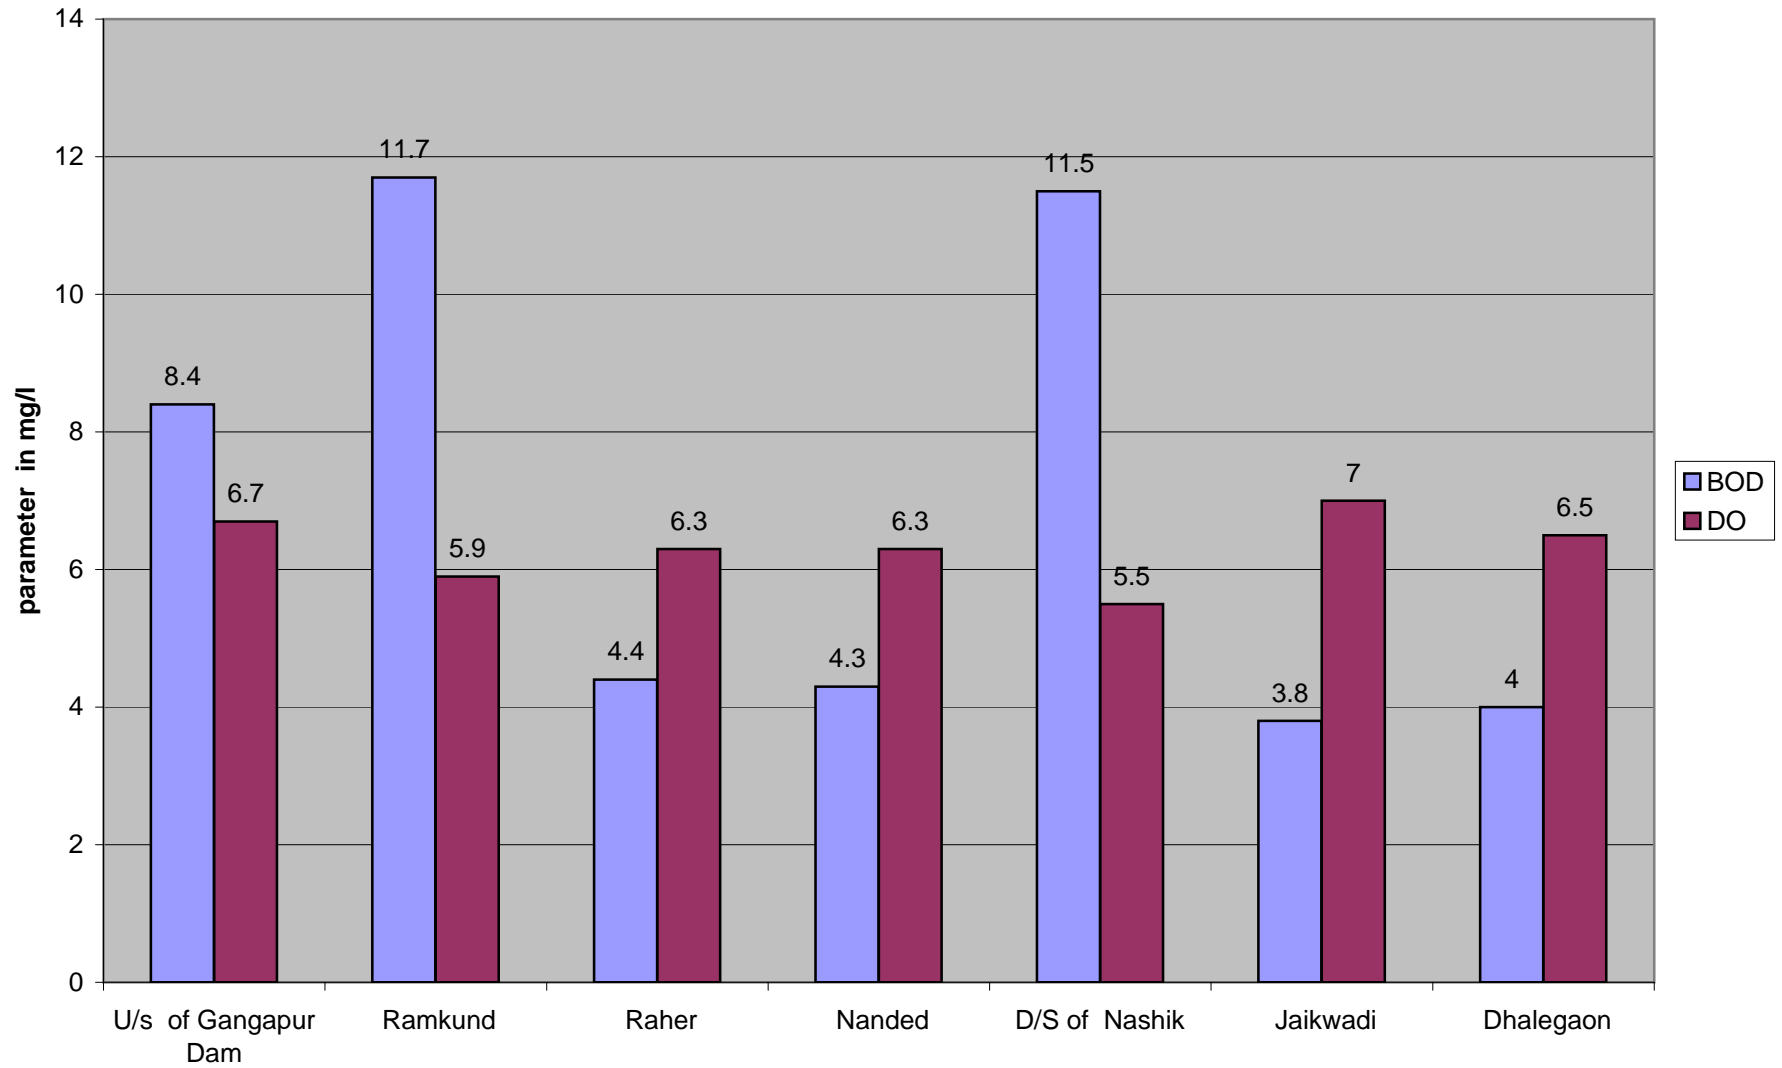

B.O.D. & D.O. levels of Godavari river (2006-07)

B.O.D. and D.O. levels of Krishna River (2006-07)

B.O.D. and D.O. levels of Bhima River (2006-07)