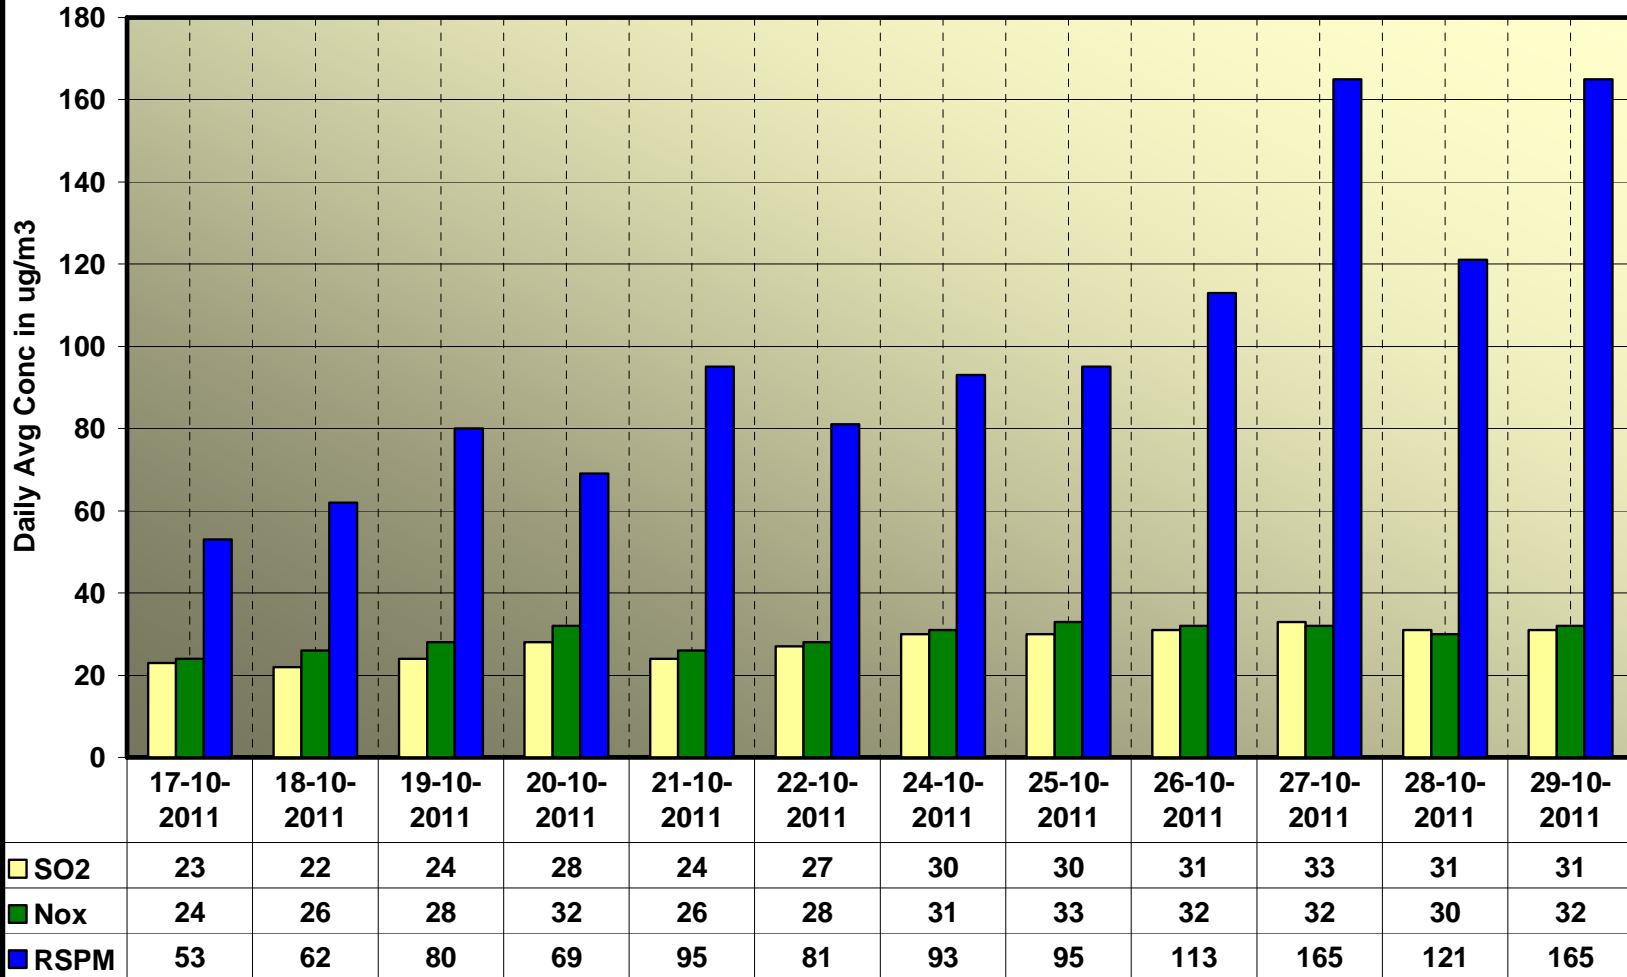

Air Quality in Nashik

SO2
 Nox
 RSPM