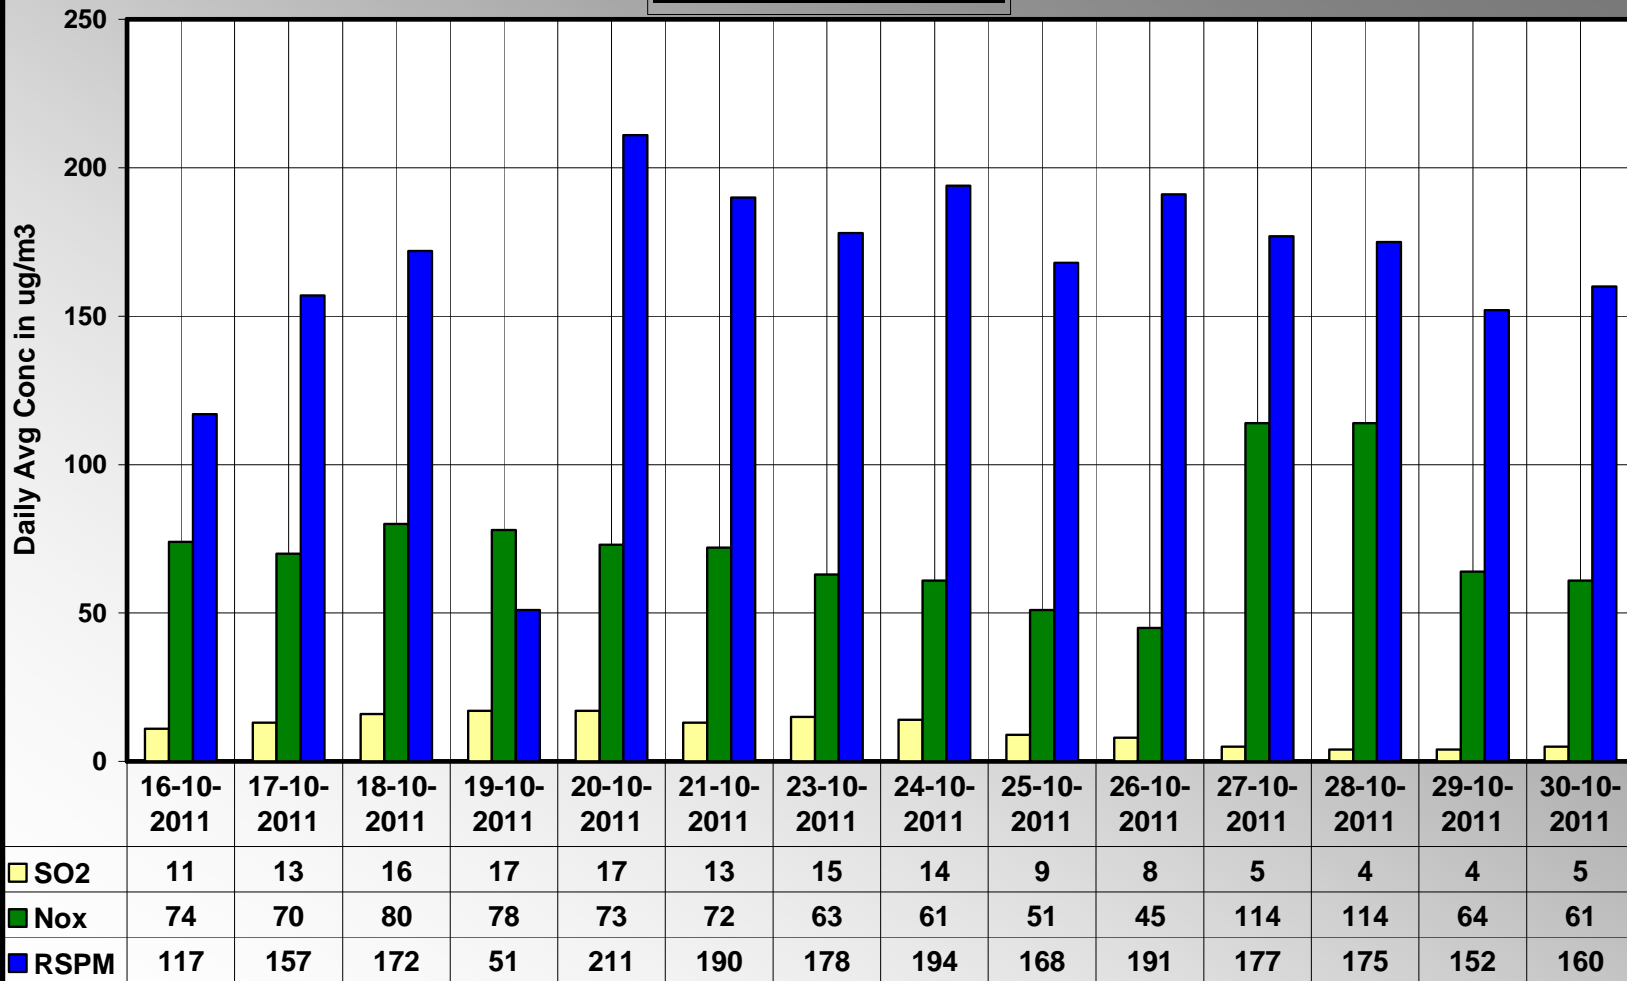

Air Quality at Airolì

SO2
 Nox
 RSPM