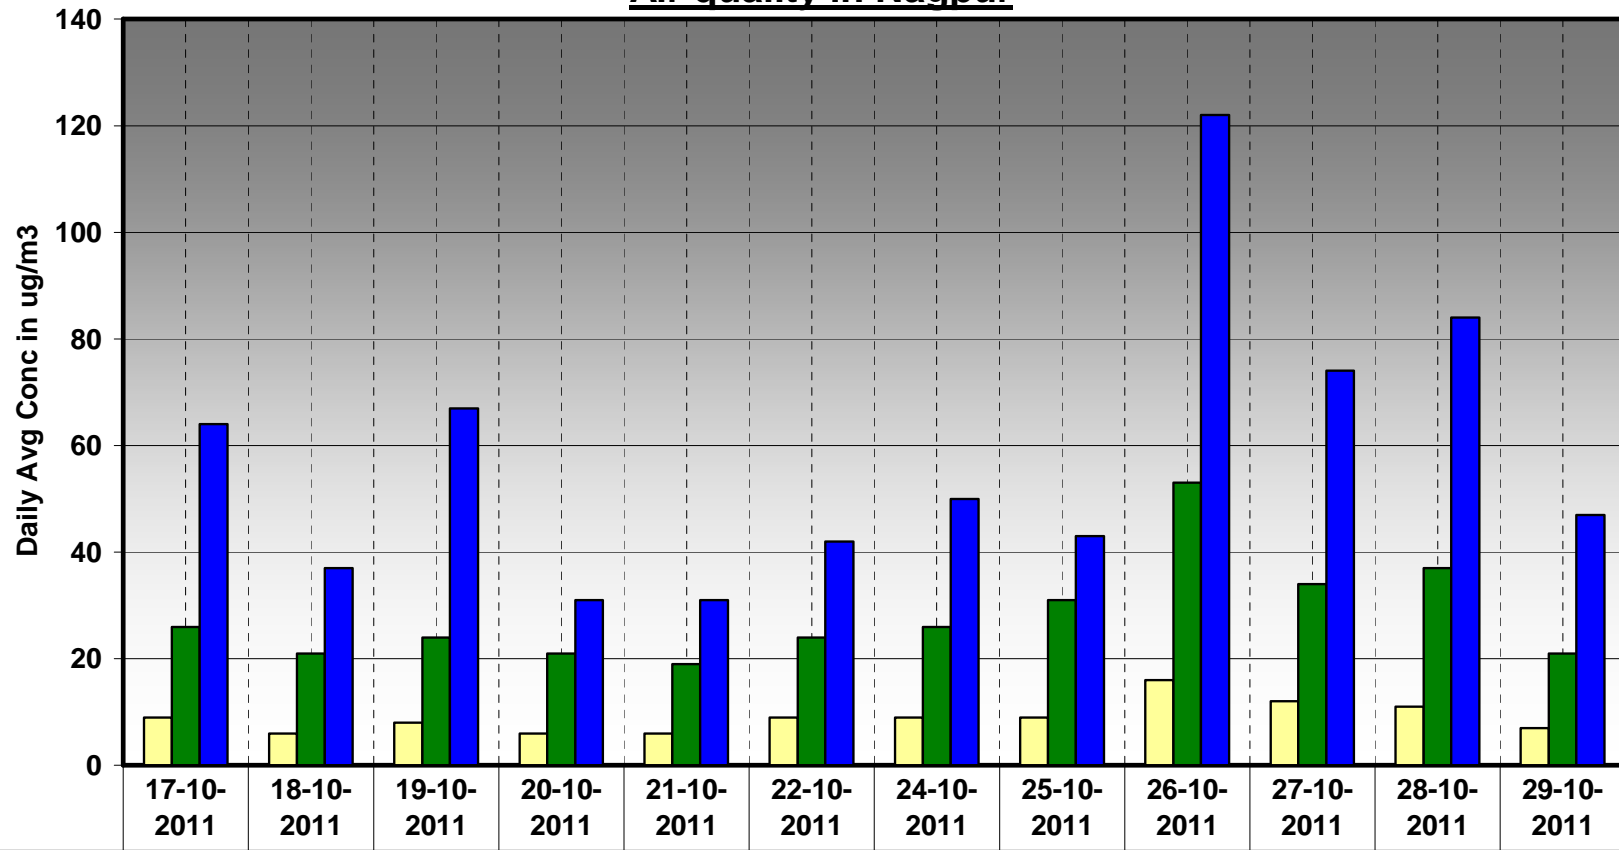

Air quality in Nagpur

SO2	9	6	8	6	6	9	9	9	16	12	11	7
Nox	26	21	24	21	19	24	26	31	53	34	37	21
RSPM	64	37	67	31	31	42	50	43	122	74	84	47