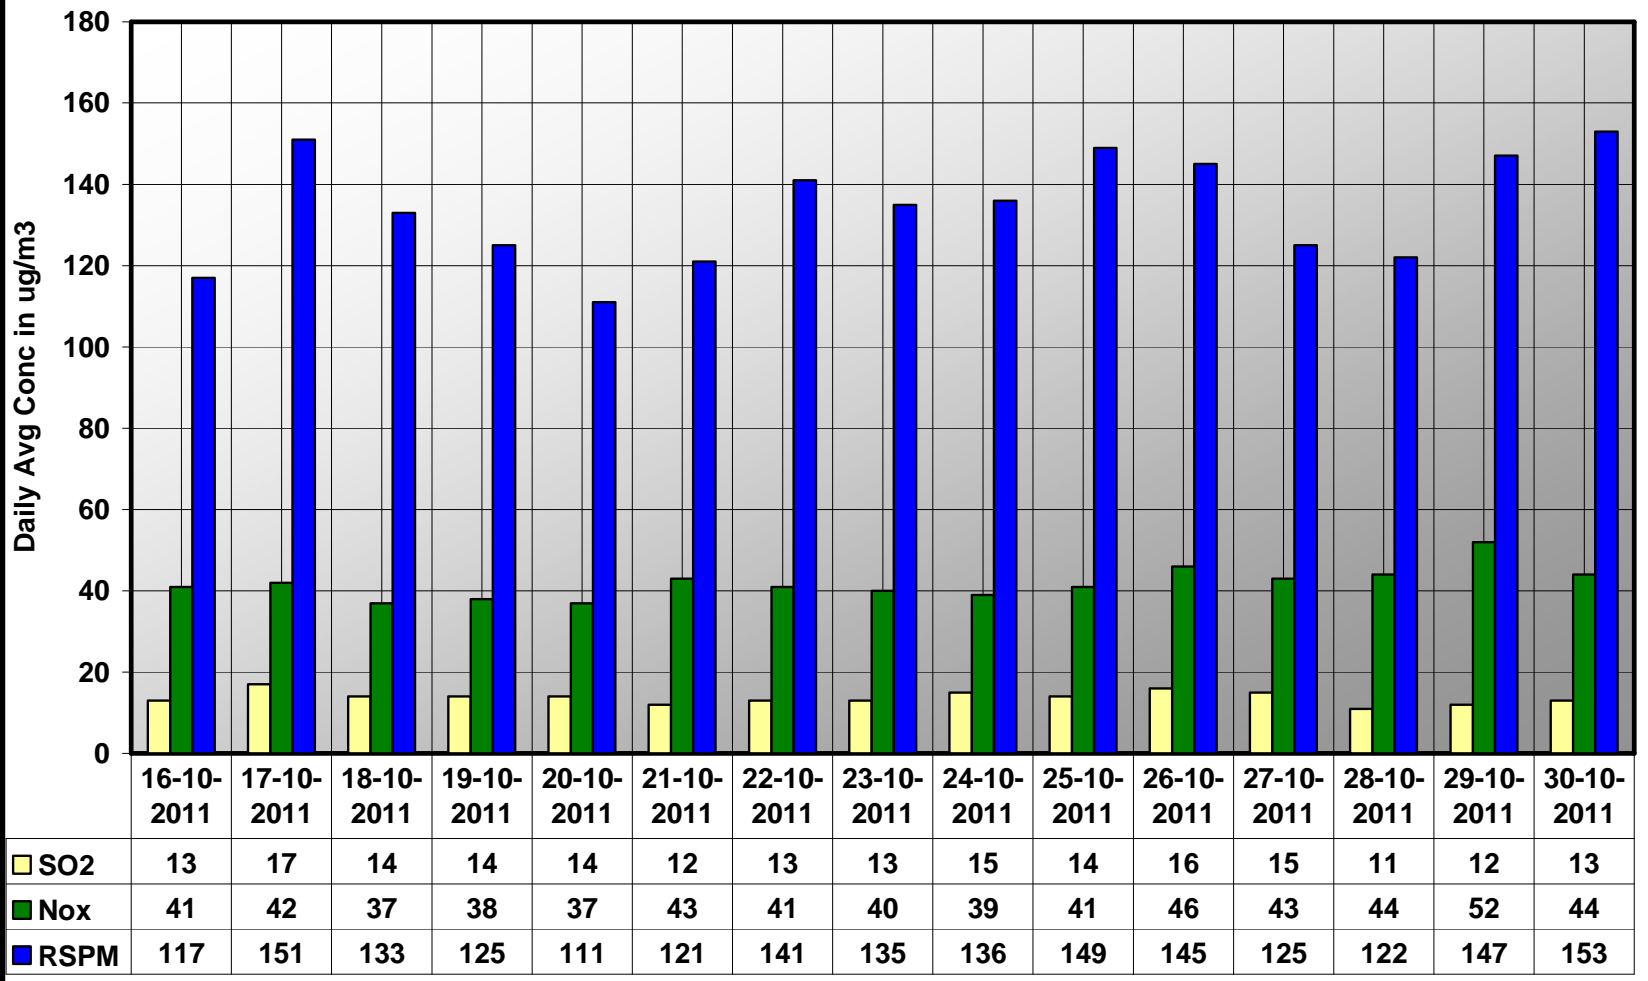

Air Quality at Solapur

SO2
 Nox
 RSPM