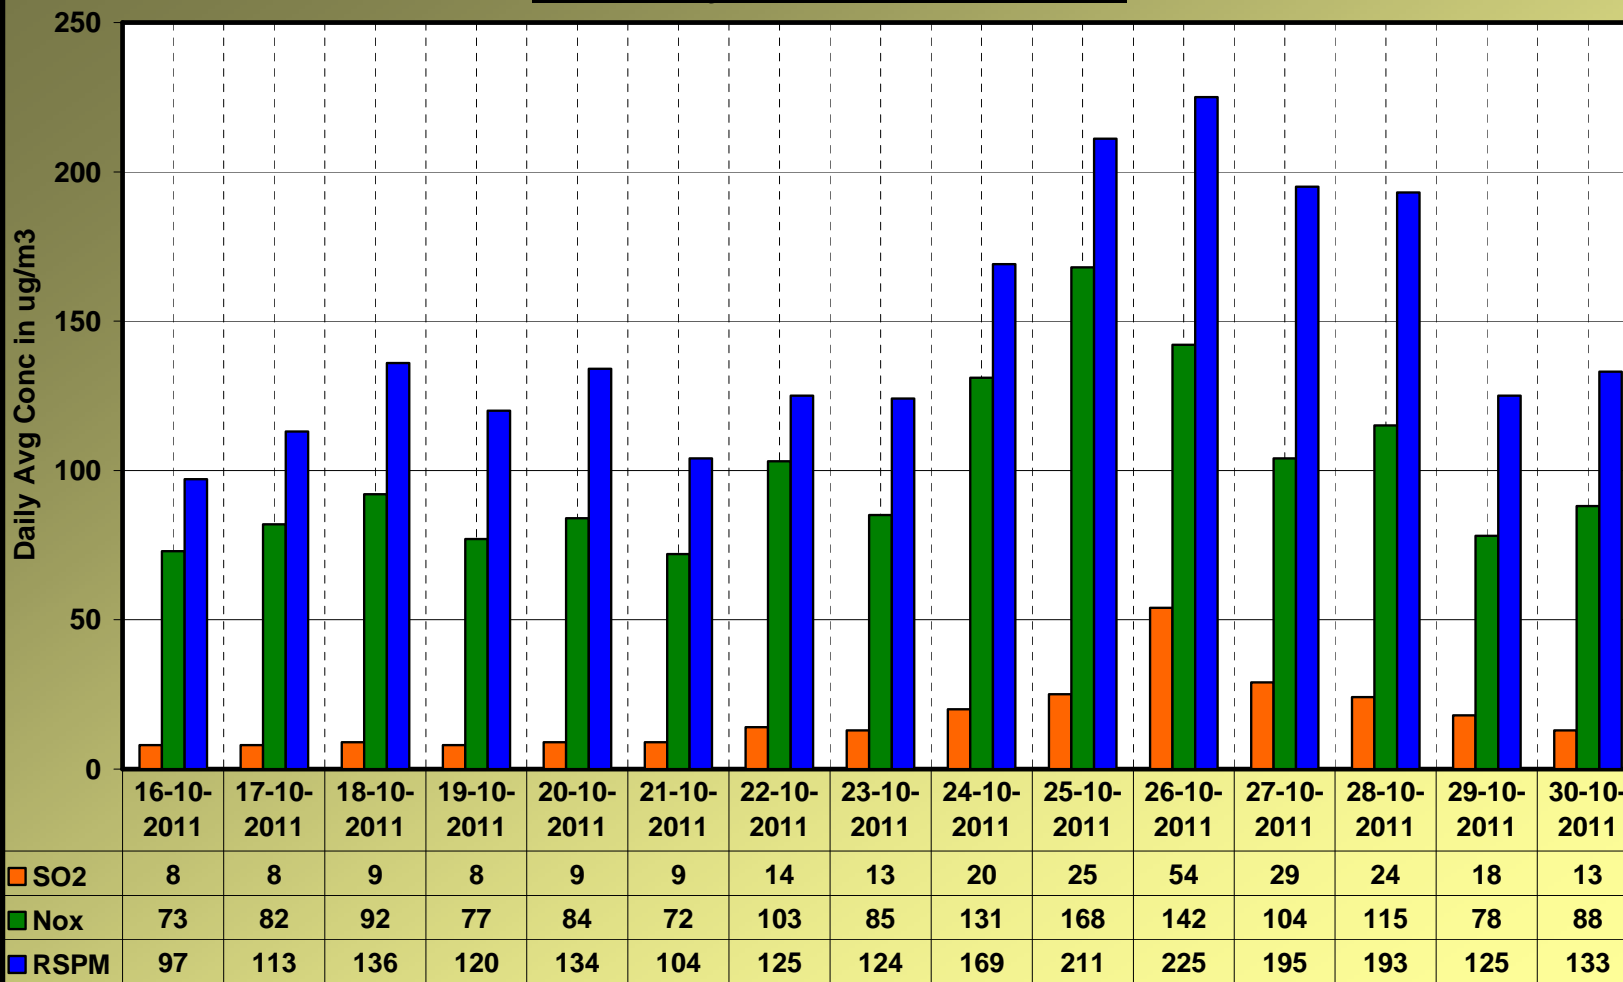

Air Quality At Karve Road- Pune

■ SO2
■ Nox
■ RSPM